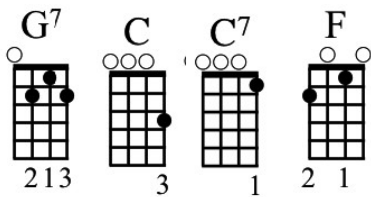

I WALK THE LINE

JOHNNY CASH

CHORDS

STRUMMING
PATTERN
DxDUDxDUD

MELODY

SONG STRUCTURE

VERSE-VERSE-VERSE-VERSE-VERSE

I WALK THE LINE

JOHNNY CASH

LYRICS

G7 C
I keep a close watch on this heart of mine
G7 C
I keep my eyes wide open all the time.
C7 F C
I keep the ends out for the tie that binds
G7 C
Because you're mine, I walk the line

G7 C
I find it very, very easy to be true
G7 C
I find myself alone when each day is through
C7 F C
Yes, I'll admit I'm a fool for you
G7 C
Because you're mine, I walk the line

G7 C
As sure as night is dark and day is light
G7 C
I keep you on my mind both day and night
C7 F C
And happiness I've known proves that it's right
G7 C
Because you're mine, I walk the line

G7 C
You've got a way to keep me on your side
G7 C
You give me cause for love that I can't hide
C7 F C
For you I know I'd even try to turn the tide
G7 C
Because you're mine, I walk the line

(REPEAT VERSE 1)