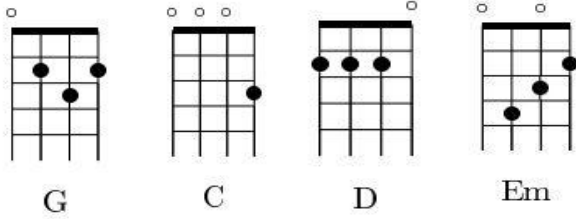

## Strumming Pattern: DxDxUDU

[Intro] G G C D (2)

G C D  
 Another turning point a fork stuck in the road  
 G C D  
 Time grabs you by the wrist directs you where to go  
 Em D C G  
 So make the best of this test and don't ask why  
 Em D C G  
 It's not a question but a lesson learned in time

Em G Em G  
 It's something unpredictable but in the end it's right  
 Em D G  
 I hope you had the time of your life.

[Instrumental] G G C D (2)

G C D  
 So take the photographs and still frames in your mind  
 G C D  
 Hang it on a shelf in good health and good time  
 Em D C G  
 Tattoos and memories and dead skin on trial  
 Em D C G  
 For what it's worth it was worth all the while

Strum DxDxUDU 1 per box. Play GGCD (2) for instrumentals and intro

G	G	C	D
G	G	C	D
Em	D	C	G
Em	D	C	G
Em	G	Em	G
Em	G	D	G