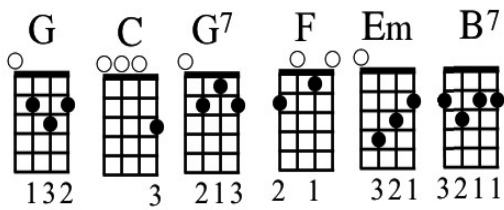

CHORDS

**STRUMMING
PATTERN
DUDUDUDU**

MELODY

♩ = 100