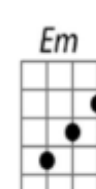

Lean On Me

UKULELE CHORDS

Repeat this part for verse and chorus

C F C Em-G C F C G-C

Repeat this part for bridges (You just call on me brother)

C G-C

Repeat this part for outro "call me"

F-C