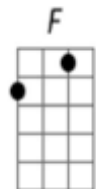

Lean On Me

UKULELE CHORDS

Repeat this part for verse and chorus

C F C Em-G C F C G-C

Repeat this part for bridges (You just call on me brother)

C G-C

Repeat this part for outro "call me"

F-C