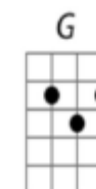

Lean On Me

UKULELE CHORDS

Repeat this part for verse and chorus

C F C Em-G C F C G-C

Repeat this part for bridges (You just call on me brother)

C G-C

Repeat this part for outro "call me"

F-C