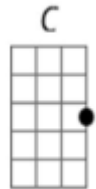

Lean On Me

UKULELE CHORDS

Repeat this part for verse and chorus

C F C Em-G C F C G-C

Repeat this part for bridges (You just call on me brother)

C G-C

Repeat this part for outro "call me"

F-C