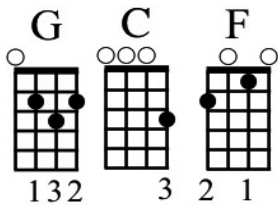

YELLOW SUBMARINE BEATLES

STRUMMING PATTERN DxDUDxDU

CHORDS